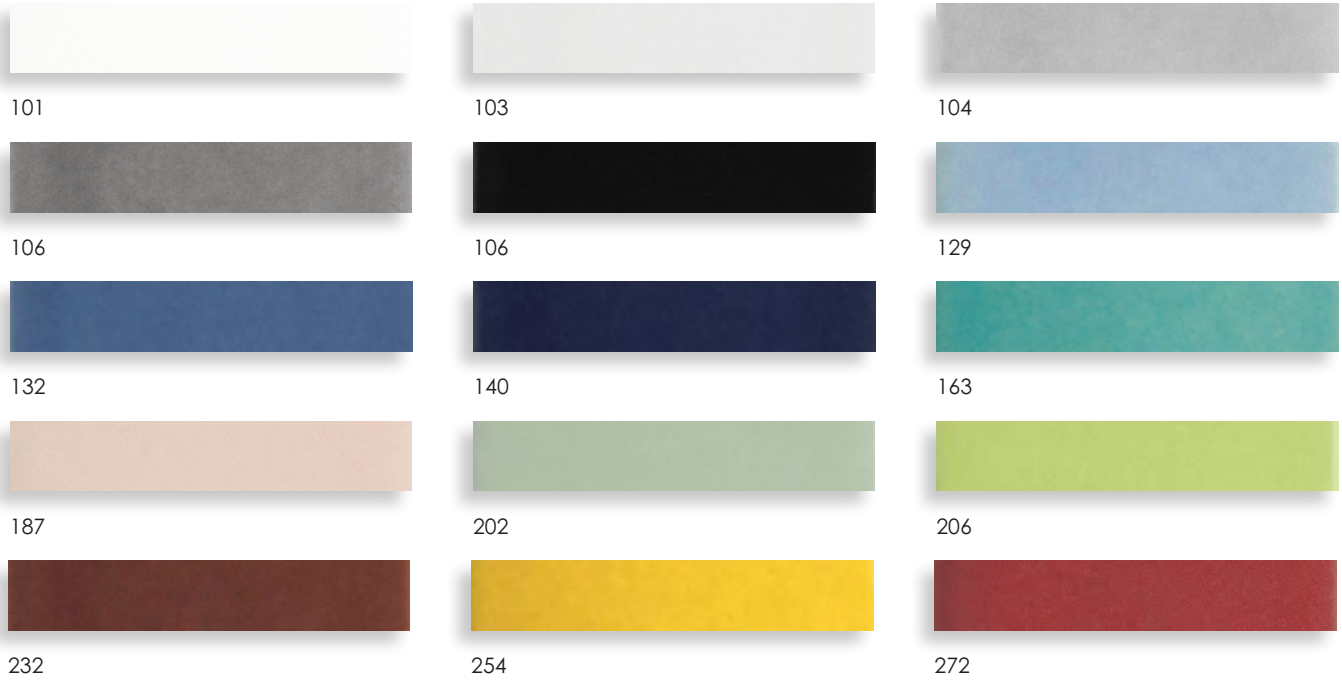

GLAZED PORCELAIN - FLAT

GLAZED PORCELAIN - GRIP

1" x 6" Glazed Porcelain Solid & Blend

Applications: Interior, Exterior, Wet Areas,
Walls, High Traffic Floors and Ceilings

GLAZED PORCELAIN - GLOSSY

GLAZED PORCELAIN - FLAT