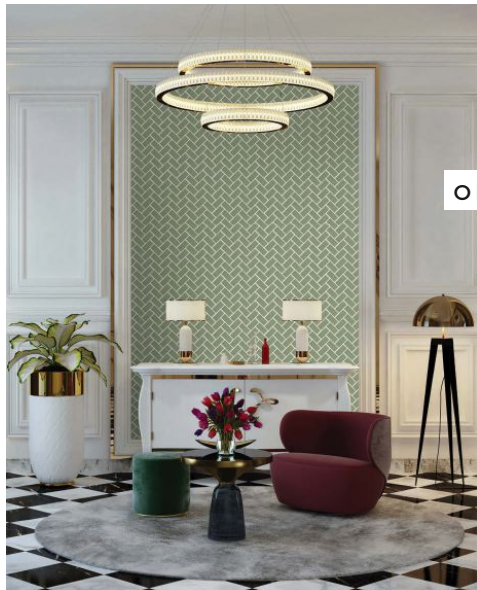

18 DESIGN STOP

Gail Doby has taken her design business coaching to a new level with her first book.

50 LAST LOOK

Architect and designer Barry Goralnick creates a Florida-meets-Soho bedroom.

P.50

ADVERTISER INDEX

ADVERTISER	PAGE
220 Elm	26-27
AmericasMart Atlanta	21
ArchLIGHT Summit.....	17
Craftmade	Inside Back Cover
Dallas Market Center	13, 33
Fairfield Chair	19
Gabby Home.....	15
High Point Market Authority.....	30, 32, 34
Home Trends and Design.....	5
Hooker Furniture.....	7
Kichler Lighting Group	9
Pacific Coast Lighting.....	3
Parker Southern/Temple Furniture.....	Back Cover
Sagebrook Home	Inside Front Cover

ON THE COVER

Artaic brings new dimension to today's walls with its mosaic tile, which is easy to clean, highly durable and customizable. From it's new Quad collection, Herringbone 2's glazed porcelain tiles comes in a range of colors and alignments for a custom accent wall or room anywhere in the home. www.artaic.com