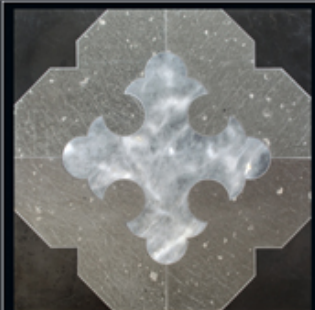

ALSO INSIDE:

RETAIL TRENDS
FORECAST 2020

ANNUAL HOLIDAY
WINDOWS

vmsd.com
JANUARY/FEBRUARY 2020

vmsd
JANUARY/FEBRUARY 2020